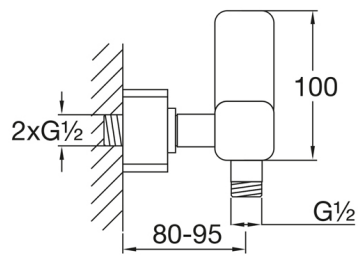

235 1200 Exposed single lever mixer 1/2" for shower
with ceramic cartridge, intrinsically safe against backflow, chrome

PRODUCT IMAGE

235 1200 Exposed single lever mixer 1/2" for shower
with ceramic cartridge, intrinsically safe against backflow, chrome

TECHNICAL DRAWING

235 1200 Exposed single lever mixer 1/2" for shower
with ceramic cartridge, intrinsically safe against backflow, chrome

EXPLODED VIEW

1	235 9945	Griff handle	235 1200
2	099 9019 1	Keramik - Kartusche Ø 35 mm (Kerox) ceramic cartridge Ø 35 mm	
3	200 9870	AP - Rosette 55x55 mm rosettes for exposed mixers 55x55 mm (pair)	
4	099 1201	Überwurfmutterkomponenten (Paar) hexagonnut spare parts components (pair)	15.07.2016
5	099 9890	S-Anschluss ohne Rückflussverhinderer (Paar) s-connection without back flow preventer (pair)	
6	099 4104	Chromkämpchen chrome cap	STEINBERG 
7	099 9160	Rückflussverhinderer Ø 14 mm back flow preventer Ø 14mm	