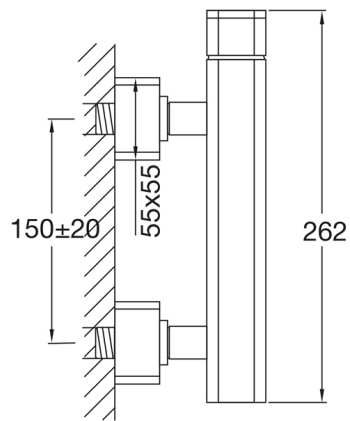

235 1200 Exposed single lever mixer 1/2" for shower
with ceramic cartridge, intrinsically safe against backflow, chrome

PRODUCT IMAGE

235 1200 Exposed single lever mixer 1/2" for shower
with ceramic cartridge, intrinsically safe against backflow, chrome

TECHNICAL DRAWING

235 1200 Exposed single lever mixer 1/2" for shower
with ceramic cartridge, intrinsically safe against backflow, chrome

EXPLODED VIEW

1	235 9945	Griff handle	235 1200
2	099 9019 1	Keramik - Kartusche Ø 35 mm (Kerox) ceramic cartridge Ø 35 mm	
3	200 9870	AP - Rosette 55x55 mm rosettes for exposed mixers 55x55 mm (pair)	
4	099 1201	Überwurfmutterkomponenten (Paar) hexagonnut spare parts components (pair)	15.07.2016
5	099 9890	S-Anschluss ohne Rückflussverhinderer (Paar) s-connection without back flow preventer (pair)	
6	099 4104	Chromkämpchen chrome cap	STEINBERG 
7	099 9160	Rückflussverhinderer Ø 14 mm back flow preventer Ø 14mm	