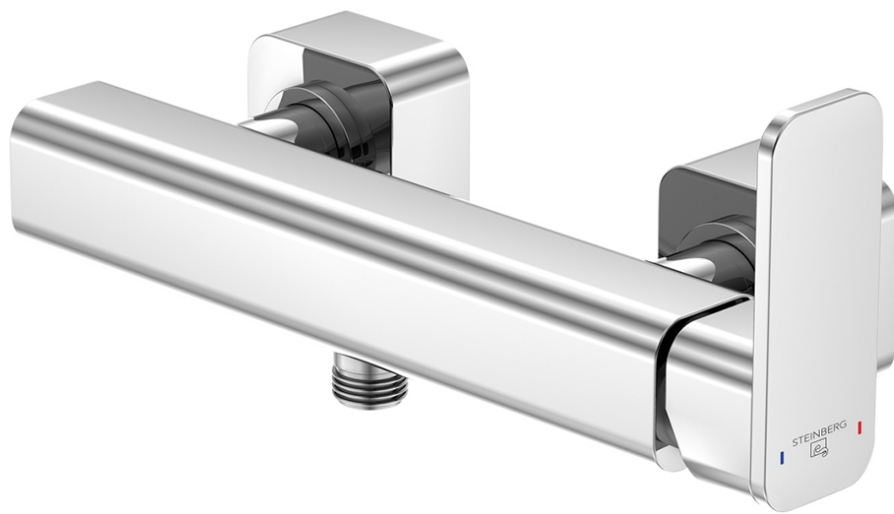

235 1200 Exposed single lever mixer 1/2" for shower
with ceramic cartridge, intrinsically safe against backflow, chrome

PRODUCT IMAGE

235 1200 Exposed single lever mixer 1/2" for shower
with ceramic cartridge, intrinsically safe against backflow, chrome

TECHNICAL DRAWING

235 1200 Exposed single lever mixer 1/2" for shower
with ceramic cartridge, intrinsically safe against backflow, chrome

EXPLODED VIEW

1	235 9945	Griff handle	235 1200
2	099 9019 1	Keramik - Kartusche Ø 35 mm (Kerox) ceramic cartridge Ø 35 mm	
3	200 9870	AP - Rosette 55x55 mm rosettes for exposed mixers 55x55 mm (pair)	
4	099 1201	Überwurfmutterkomponenten (Paar) hexagonnut spare parts components (pair)	15.07.2016
5	099 9890	S-Anschluss ohne Rückflussverhinderer (Paar) s-connection without back flow preventer (pair)	
6	099 4104	Chromkämpchen chrome cap	STEINBERG 
7	099 9160	Rückflussverhinderer Ø 14 mm back flow preventer Ø 14mm	