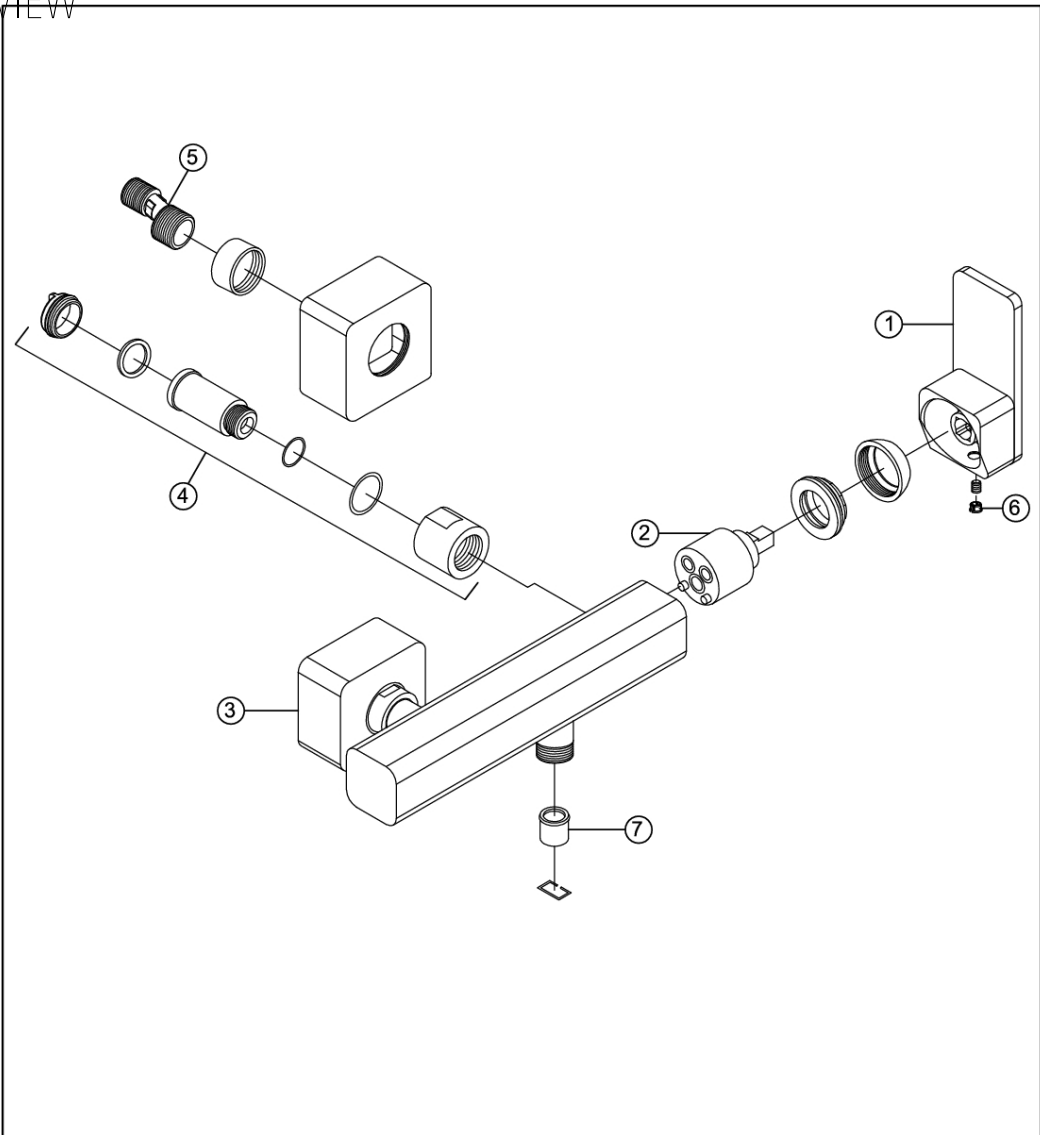

235 1200 Exposed single lever mixer 1/2" for shower
with ceramic cartridge, intrinsically safe against backflow, chrome

PRODUCT IMAGE

235 1200 Exposed single lever mixer 1/2" for shower
with ceramic cartridge, intrinsically safe against backflow, chrome

TECHNICAL DRAWING

235 1200 Exposed single lever mixer 1/2" for shower
with ceramic cartridge, intrinsically safe against backflow, chrome

EXPLODED VIEW

1	235 9945	Griff handle	235 1200
2	099 9019 1	Keramik - Kartusche Ø 35 mm (Kerox) ceramic cartridge Ø 35 mm	
3	200 9870	AP - Rosette 55x55 mm rosettes for exposed mixers 55x55 mm (pair)	
4	099 1201	Überwurfmutterkomponenten (Paar) hexagonnut spare parts components (pair)	15.07.2016
5	099 9890	S-Anschluss ohne Rückflussverhinderer (Paar) s-connection without back flow preventer (pair)	
6	099 4104	Chromkämpchen chrome cap	STEINBERG 
7	099 9160	Rückflussverhinderer Ø 14 mm back flow preventer Ø 14mm	